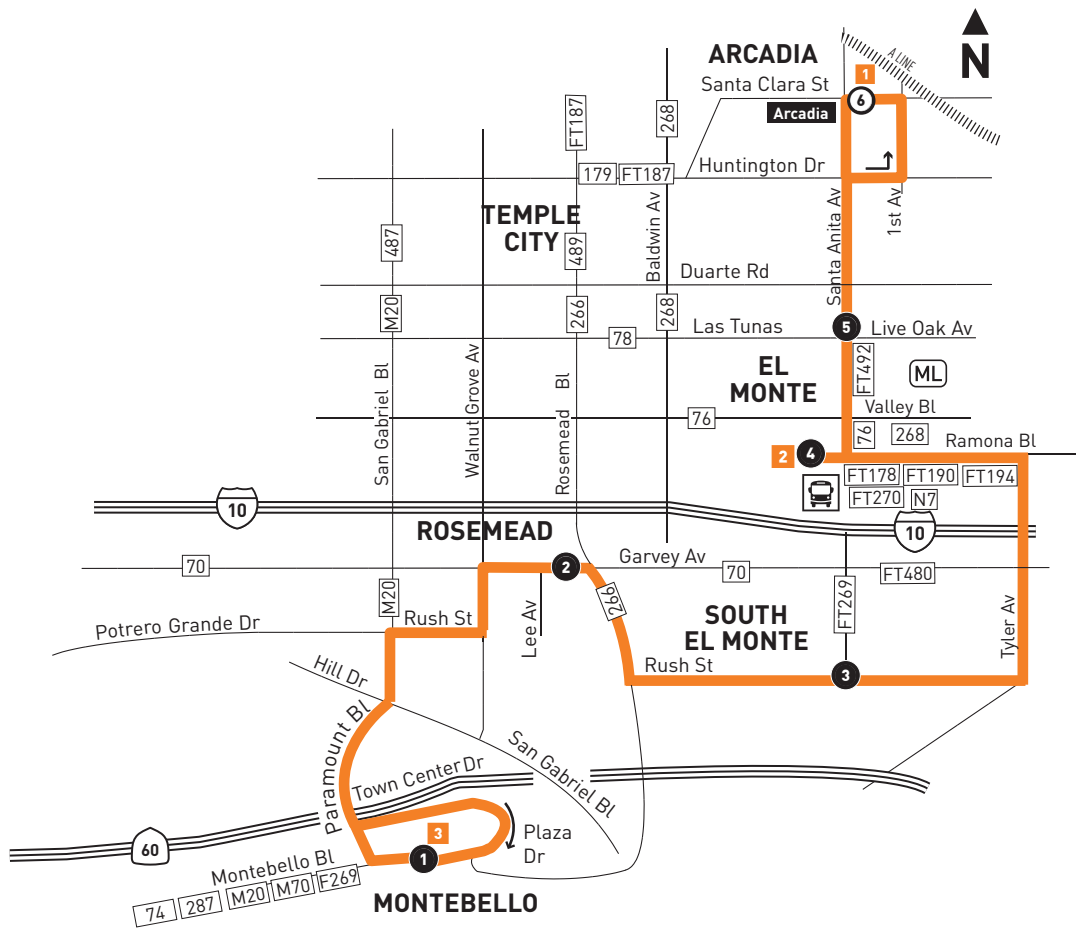

## Southbound (Approximate Times)

ARCADIA	EL MONTE	SOUTH EL MONTE	MONTEBELLO
6	5	4	3
2	1		
Arcadia Station	Santa Anita & Live Oak	El Monte Station	Rush & Santa Anita
Garvey & Rosemead	The Shops at Montebello		
4:56A	5:03A	5:16A	5:27A
5:51	5:58	6:11	6:23
6:35	6:43	6:56	7:09
7:15	7:23	7:36	7:49
7:51	8:01	8:16	8:29
8:31	8:41	8:56	9:09
9:13	9:22	9:36	9:49
9:53	10:02	10:16	10:29
10:33	10:42	10:56	11:09
11:13	11:22	11:36	11:49
11:52	12:02P	12:16P	12:29P
12:32P	12:42	12:56	1:09
1:12	1:22	1:36	1:49
1:51	2:02	2:16	2:29
2:31	2:42	2:56	3:09
3:11	3:22	3:36	3:49
3:51	4:02	4:16	4:29
4:31	4:42	4:56	5:09
5:11	5:22	5:36	5:49
5:51	6:02	6:16	6:29
6:42	6:52	7:06	7:18
7:43	7:53	8:06	8:18
8:49	8:57	9:06	—
9:49	9:57	10:06	—

## Follow us.

- @metrolosangeles
- @losangelesmetro
- @metrolosangeles

For transportation news and views, visit [metro.net/thesource](http://metro.net/thesource).

metronet  
 323.60.METRO  
 Vías de acceso: 800.621.7828  
 511  
 Travel Info  
 California Relay Service  
 711

Effective Jun 7 2026  
**287**  
 Metro Local  
 Northbound to Arcadia Station  
 Southbound to The Shops at Montebello  
 via Santa Anita Av & Paramount Bl

ROUTE MAP

LEGEND

- Line 287 Route
- Metro Rail
- Local Stop Timepoint
- Local Stop Timepoint - Single Direction Only
- Metro Rail / Busway Station
- Transit Center
- Map Notes
- Connecting Line
- Metrolink
- FT Foothill Transit
- M Montebello Bus Lines
- N Norwalk Transit
- ROSE Rosemead Explorer

MAP NOTES

- 1 Arcadia Station**  
Metro A Line, 179, 287; FT187, 270; Arcadia Transit Blue, Green Red Lines
- 2 El Monte Station**  
**Upper Level:** J Line (910/950) FT 486, 488, 492, Silver Streak; FlixBus; Greyhound, Hollywood Bowl Shuttle; Megabus  
**Lower Level:** Metro 70, 76, 267, 268 287, 577; FT 178, 190, 194, 269, 282; N7
- 3 The Shops at Montebello**  
Metro 74, 287; F269; M 20, 70