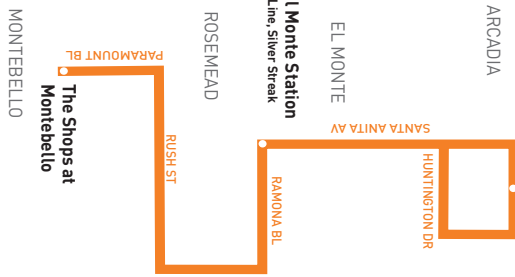

Saturday, Sunday and Holiday

287

Northbound (Approximate Times)

EL MONTE	ARCADIA
4	5
6	
El Monte Station	Santa Anita & Live Oak
Arcadia Station	
6:00A	6:12A
7:00	7:12
8:00	8:13
9:00	9:13
10:00	10:13
11:00	11:13
11:59	12:13P
1:00P	1:14
2:00	2:14
3:00	3:14
4:00	4:14
5:00	5:14
6:00	6:14
7:00	7:12
8:00	8:12
9:00	9:12

Southbound (Approximate Times)

ARCADIA	EL MONTE
6	5
4	
Arcadia Station	Santa Anita & Live Oak
El Monte Station	
6:27A	6:34A
7:28	7:36
8:28	8:36
9:28	9:36
10:26	10:35
11:26	11:35
12:26P	12:35P
1:27	1:36
2:27	2:37
3:27	3:37
4:27	4:37
5:27	5:37
6:27	6:35
7:26	7:34
8:26	8:34
9:26	9:34

Saturday, Sunday & Holiday Schedules

Saturday, Sunday & Holiday schedule in effect on New Year's Day, Memorial Day, Independence Day, Labor Day, Thanksgiving Day and Christmas Day.

Horarios de sábado, domingo y días feriados

Horarios de sábado, domingo y días feriados en efecto para año nuevo, día conmemorativo, cuatro de julio, día del trabajo, día de acción de gracias, y Navidad.

Follow us.

- @metrolosangeles
- @losangelesmetro
- @metrolosangeles

For transportation news and views, visit metro.net/thesource.

metronet
323.60.METRO
Vías de acceso: 800.621.7828
511
Travel Info
California Relay Service
711

Effective Jun 7 2026
287
Metro Local
Northbound to Arcadia Station
Southbound to The Shops at Montebello
via Santa Anita Av & Paramount Bl